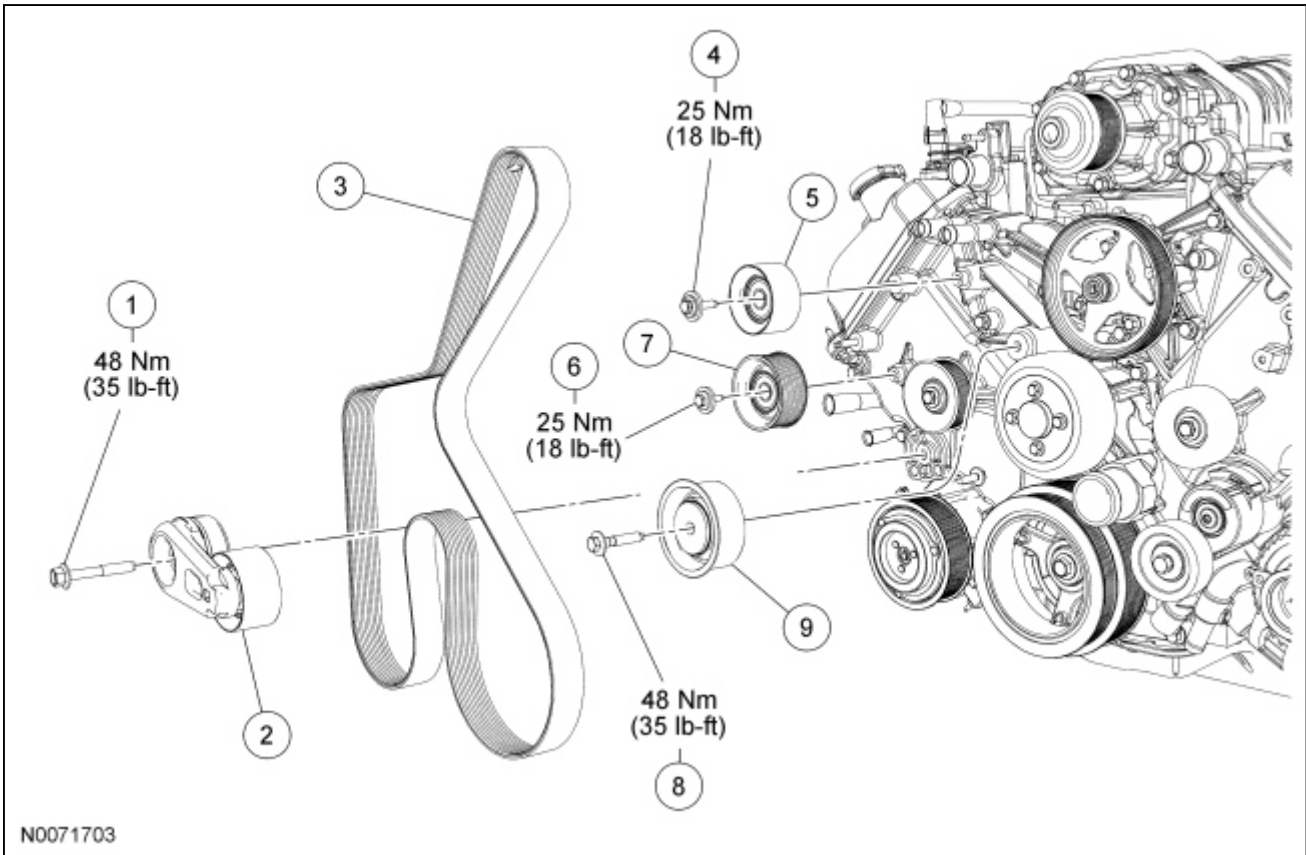

Supercharger Belt, Tensioner and Pulley — Exploded View

Item	Part Number	Description
1	—	Supercharger (SC) belt tensioner bolt (part of 6B209)
2	6B209	<u>SC</u> belt tensioner
3	8620	<u>SC</u> belt
4	W707288	<u>SC</u> belt smooth idler pulley bolt
5	19A216	<u>SC</u> belt smooth idler pulley
6	N808102	<u>SC</u> belt grooved idler pulley bolt
7	6C348	<u>SC</u> belt grooved idler pulley
8	N808296	<u>SC</u> belt heavy load idler pulley bolt
9	19A216	<u>SC</u> belt heavy load idler pulley